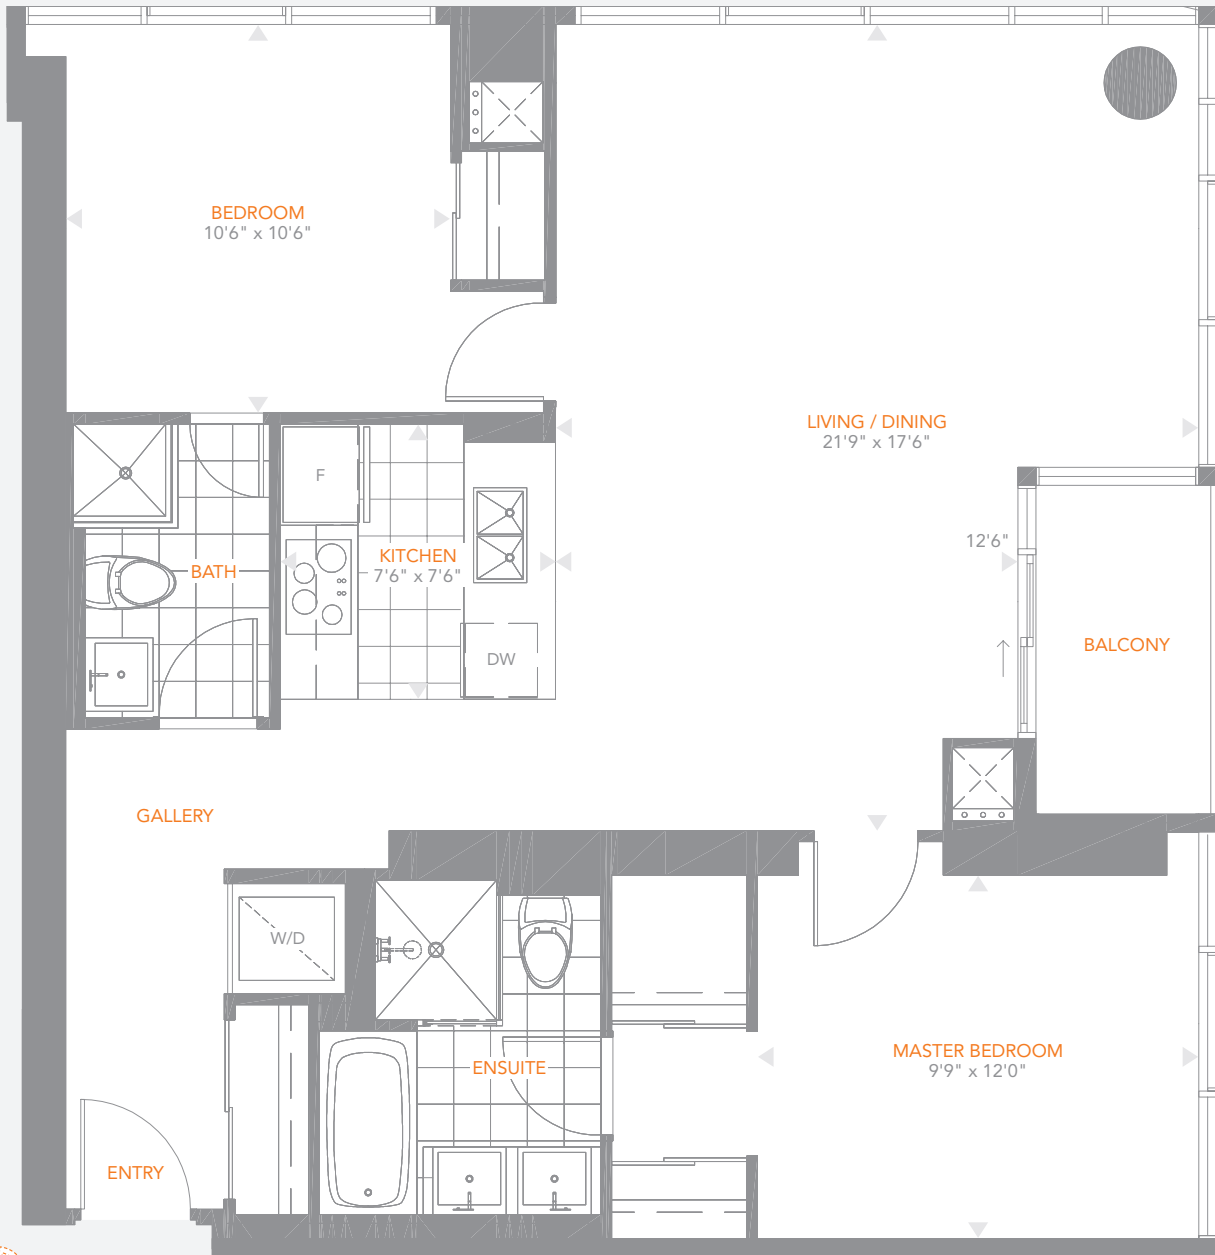

# RESIDENCE 04

TWO BEDROOM (FLOORS 16-42)

# 1,078

 TOTAL SQ. FT.

1,035 SQ. FT. + BALCONY (43 SQ. FT.)

THE  
**PINNACLE**  
on  
ADELAIDE

All areas and stated room dimensions are approximate. Sizes and specifications are subject to change without notice. Actual living area and balcony/terraces may vary from floor stated areas. All illustrations are artist's concept. E & O.E.